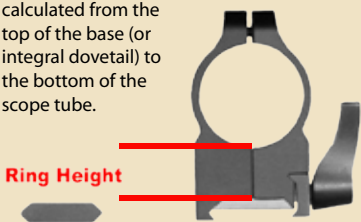

MAXIMA Quick Detach - 34mm				
220L	Low	.250"	G, M, S	Quick Detach
221L	Med	.375"	G, M, S	Quick Detach
222L	High	.525"	G, M, S	Quick Detach

RUGER #1 Fixed, Blackhawk & Mini 14 - 1"				
1R	Med	.460"	G, M, S	Fixed
2R	High	.585"	G, M, S	Fixed

### Ring Height

Ring Height (RH) is calculated from the top of the base (or integral dovetail) to the bottom of the scope tube.

WARNE SCOPE MOUNTS MAXIMA SCOPE RINGS				
Model Number	Ring Height (RH)	Available Finish Glass, Matte, Silver		Mount Type